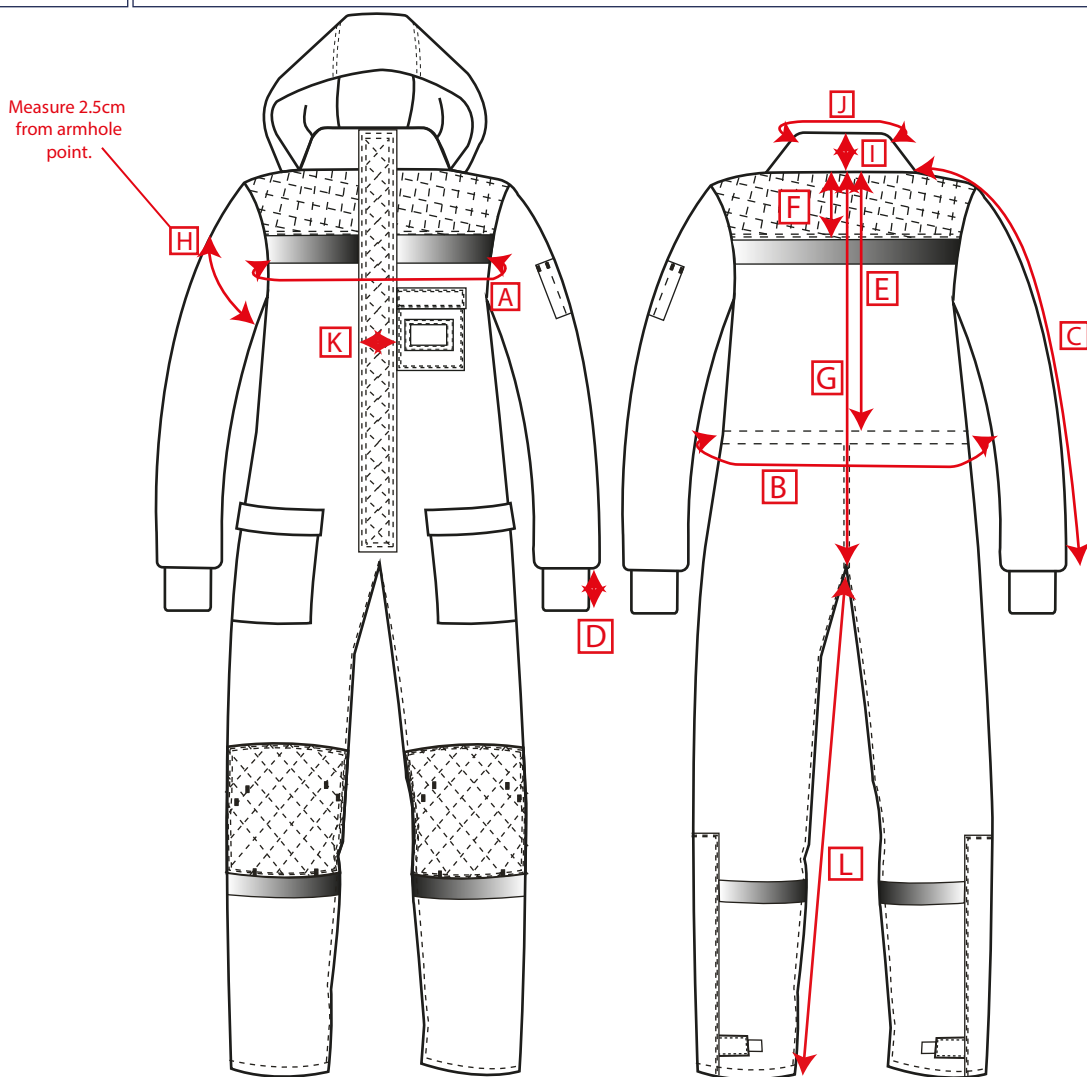

STYLE NO: **CS12**

DESCRIPTION: **Cold Store Boilersuit with Quilted Thermal Lining**

		S	M	L	XL	2XL	3XL
Pattern		96	104	112	124	132	140
Total Chest Measurement	A	120	128	136	144	152	160
Waist Relaxed	B	102	110	118	126	134	142
Sleeve Length (Collar to start of Cuff)	C	84.5	86	87.5	89	90.5	92
Back neck to Crotch	G	86	89	91	94	97	99
Biceps Measurement	H	58	60	62	64	66	68
Collar Length	J	60	61	62	63	64	65
Inside leg length	L	76	79	79	82	84	84